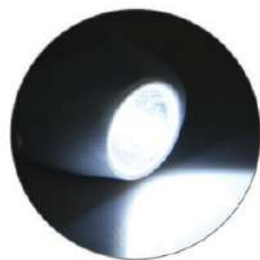

2-in-1 torch with table lamp

DUOLITE UG-G-L08
2-in-1 Torch with Table Lamp
5.5x7.2x18.5cm • Torch • Table Lamp
Adjustable light • Batteries not included

Torch

Light up

GLOWY

2-in-1 torch with table lamp

GLOWY