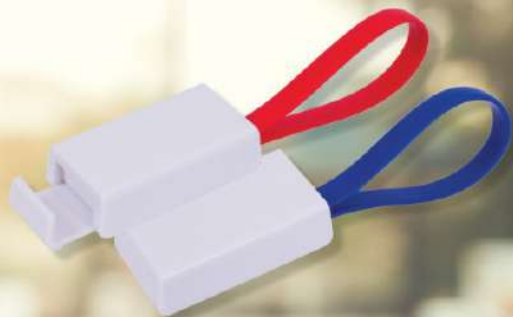

(Android, C-type, Lightning)

Lanyard to be attached with identity card

Cable: 1m highlight stamp; Lanyard with Charging Cable

Multi Charging

Cable Length 100cm

M-CHRG

3-in-1 charging cable with mobile stand