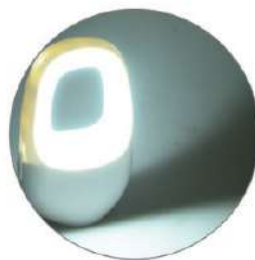

2-in-1 torch with table lamp

DUOLITE UG-G-L08
2-in-1 Torch with Table Lamp
5.5x7.2x18.5cm • Torch • Table Lamp
Adjustable light • Batteries not included

Torch

Light up

GLOWY

2-in-1 torch with table lamp

GLOWY